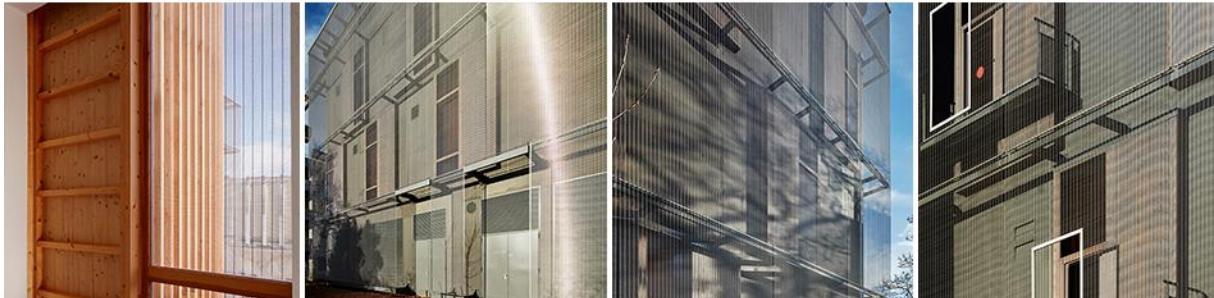

## Data Center Lyon

Architect:  
m@d – Maillard Philippe

Mesh Type:  
MULTI-BARRETTE 8123

Application:  
Façade